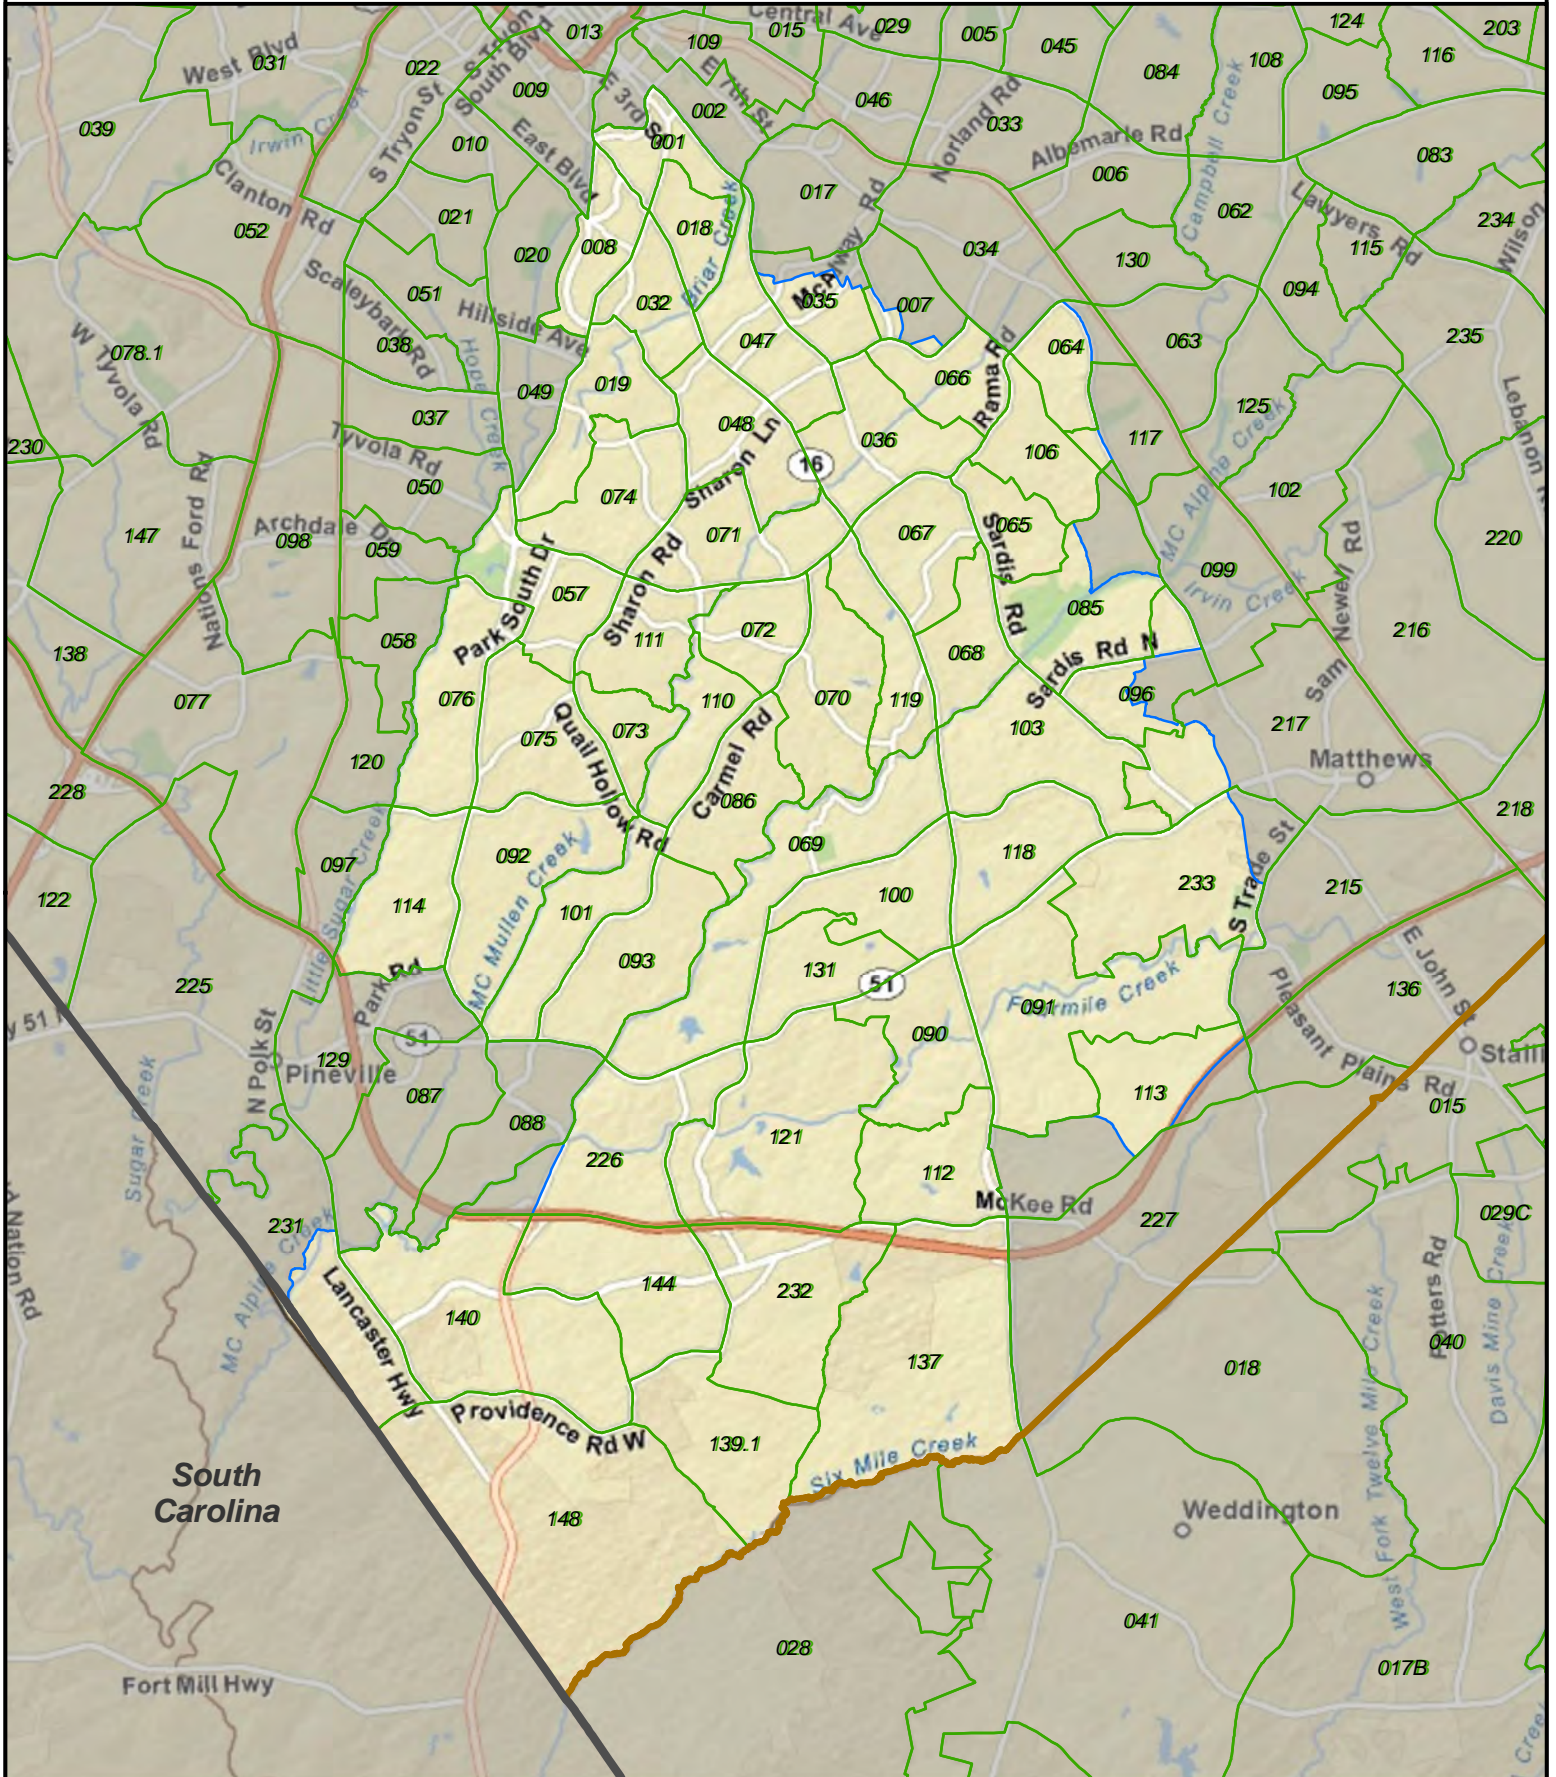

Rucho Senate 2 - District 39

- State
- County
- VTD
- District