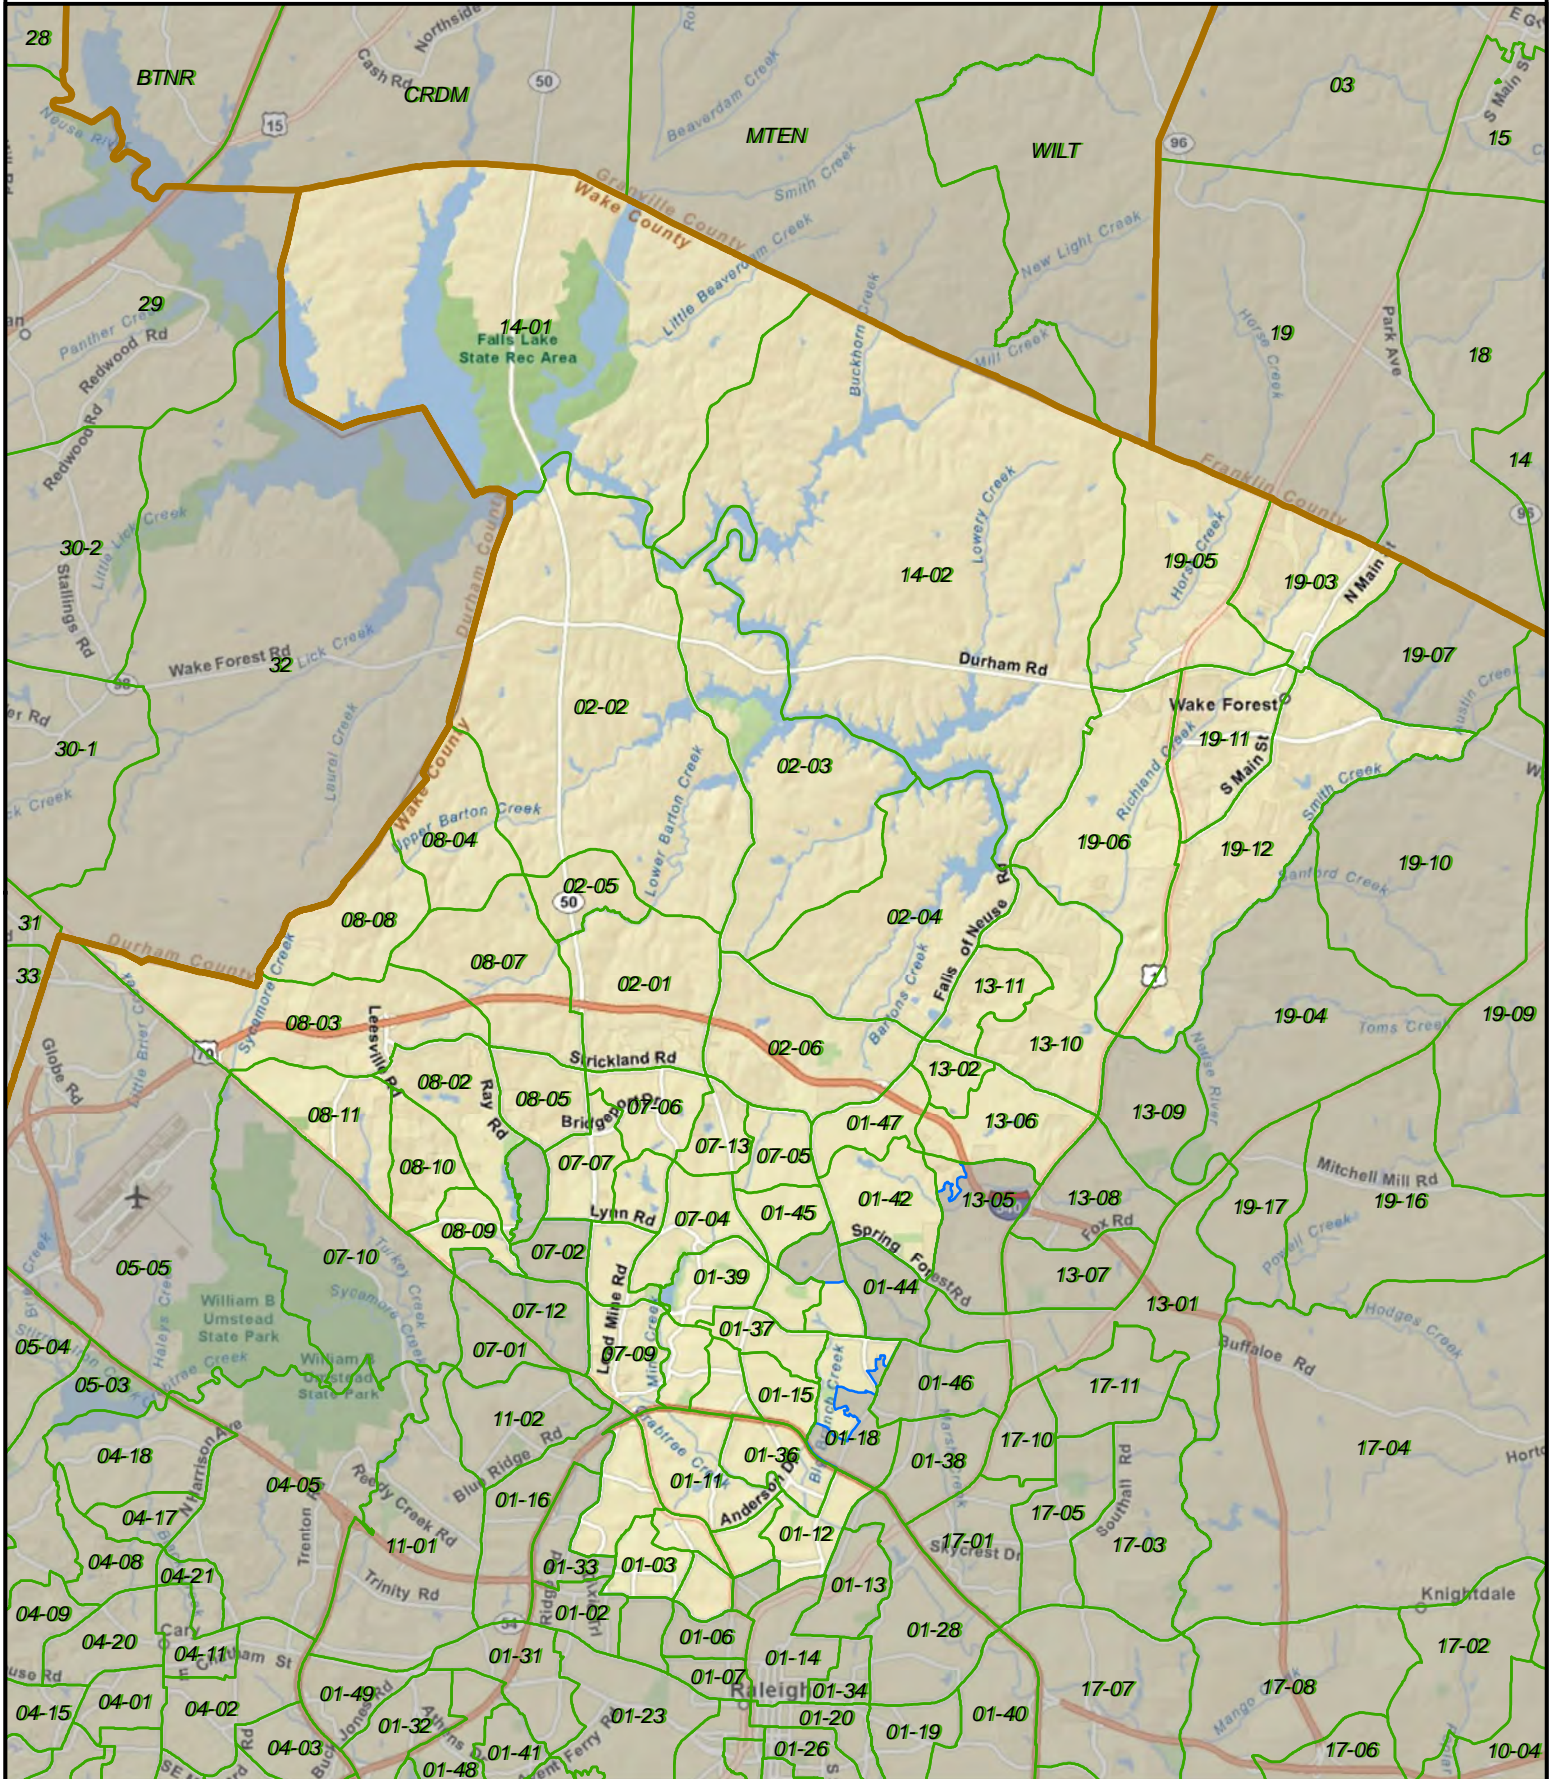

# Rucho Senate 2 - District 15

State County VTD District